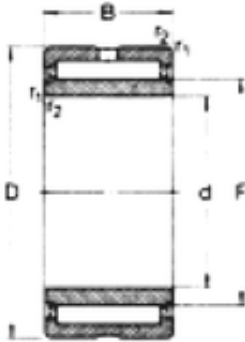

Bearing No. NA4907

D	55 mm
d	35 mm
B	20 mm
C	20 mm
Size (mm)	35x55x20
Width (mm)	20
Bearing number	NA4907
Bore Diameter (mm)	35
Outer Diameter (mm)	55