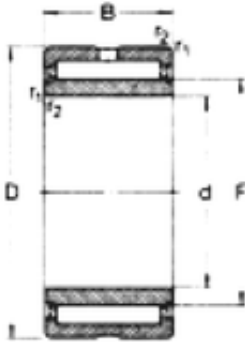

Bearing No. NA4907-2RS

D	55 mm
d	35 mm
B	20 mm
C	20 mm
Size (mm)	35x55x20
Width (mm)	20
Bearing number	NA4907-2RS
Bore Diameter (mm)	35
Outer Diameter (mm)	55