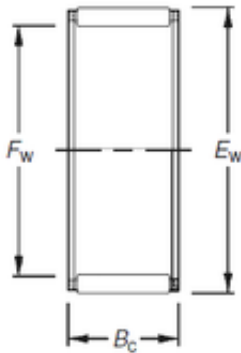

Bearing No. K45X52X18H

Fw	45 mm
Ew	52 mm
Bc	18 mm
Weight	0,045 Kg
Bearing number	K45X52X18H
Bore Diameter (mm)	45
Outer Diameter (mm)	52
(Grease) Lubrication Speed	6200 r/min
Basic dynamic load rating (C)	30,1 kN
Basic static load rating (C0)	52 kN