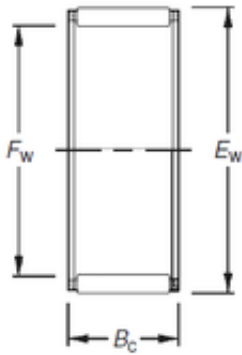

**Bearing No. K45X53X20H**

Fw	45 mm
Ew	53 mm
Bc	20 mm
Weight	0,054 Kg
Bearing number	K45X53X20H
Bore Diameter (mm)	45
Outer Diameter (mm)	53
(Grease) Lubrication Speed	6200 r/min
Basic dynamic load rating (C)	36 kN
Basic static load rating (C0)	59,5 kN