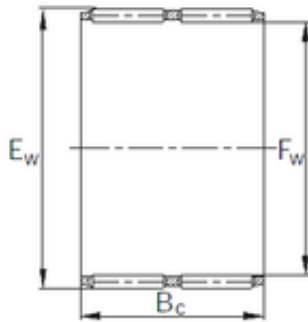

Bearing No. K475234ZWPC

Fw	47 mm
Ew	52 mm
Bc	34 mm
Weight	0.042 Kg
Bearing number	K475234ZWPC
Bore Diameter (mm)	47
Outer Diameter (mm)	52
(Grease) Lubrication Speed	5500 r/min
Basic dynamic load rating (C)	39,5 kN
Basic static load rating (C0)	97 kN