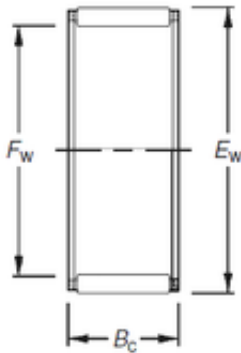

Bearing No. K48X53X17H

| | |
|-------------------------------|------------|
| Fw | 48 mm |
| Ew | 53 mm |
| Bc | 17 mm |
| Weight | 0,032 Kg |
| Bearing number | K48X53X17H |
| Bore Diameter (mm) | 48 |
| Outer Diameter (mm) | 53 |
| (Grease) Lubrication Speed | 5700 r/min |
| Basic dynamic load rating (C) | 25,7 kN |
| Basic static load rating (C0) | 54,9 kN |