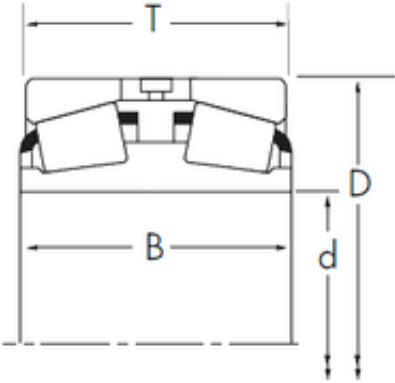

Bearing No. 78251D/78537+Y2S-78537

D	136,525 mm
d	63,5 mm
T	66,091 mm
B	65,989 mm
R	2,3 mm
r	3,3 mm
Size (mm)	63.5x136.525x66.091
Width (mm)	66,091
Bearing number	78251D/78537+Y2S-78537
Bore Diameter (mm)	63,5
Outer Diameter (mm)	136,525