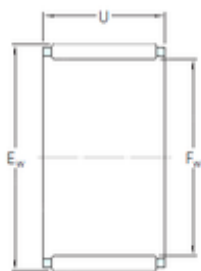

Bearing No. K55x62x18

K

K..ZW

U	18 mm
Fw	55 mm
Ew	62 mm
Weight	0,052 Kg
Bearing number	K55x62x18
Reference speed	7500 r/min
Bore Diameter (mm)	55
Outer Diameter (mm)	62
Fatigue load limit (Pu)	8,5
Basic dynamic load rating (C)	34,1 kN
Basic static load rating (C0)	71 kN