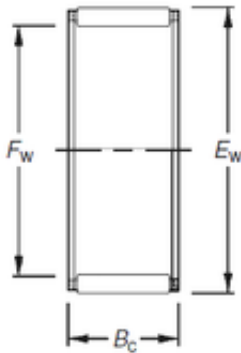

**Bearing No. K55X62X18H**

Fw	55 mm
Ew	62 mm
Bc	18 mm
Weight	0,055 Kg
Bearing number	K55X62X18H
Bore Diameter (mm)	55
Outer Diameter (mm)	62
(Grease) Lubrication Speed	5000 r/min
Basic dynamic load rating (C)	33,2 kN
Basic static load rating (C0)	62,8 kN