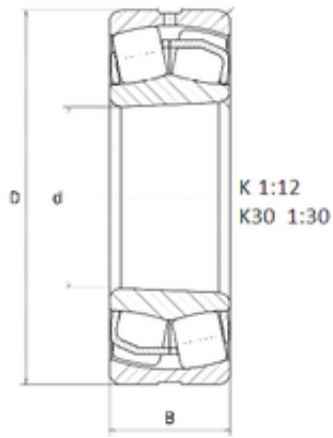

Bearing No. 21311VK

D	120,000 mm
d	55,000 mm
B	29,000 mm
C	29,000 mm
Size (mm)	55x120x29
Width (mm)	29,000
Bearing number	21311VK
Bore Diameter (mm)	55,000
Outer Diameter (mm)	120,000