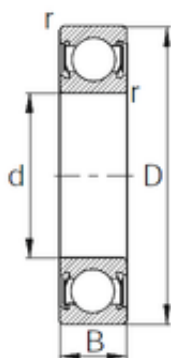

Bearing No. 6204DD

D	47 mm
d	20 mm
B	14 mm
C	14 mm
r	1 mm
Weight	0.108 Kg
Size (mm)	20x47x14
Width (mm)	14
Bearing number	6204DD
Bore Diameter (mm)	20
Outer Diameter (mm)	47
Basic dynamic load rating (C)	12,8 kN
Basic static load rating (C0)	6,65 kN