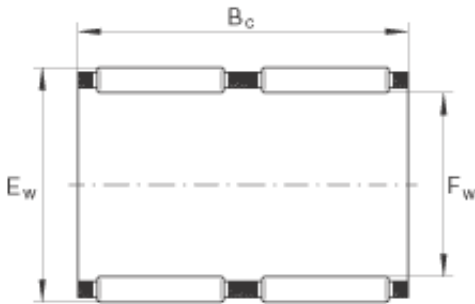

Bearing No. K75X83X35-ZW

m	182 g / Weight
Category	Bearings
Inventory	0.0
Size (mm)	75x83x35
Width (mm)	35
Product Group	B04144
n_G	6200 1/min / Limiting speed
F_w	75 mm
E_w	83 mm
B_c	35 mm
C_r	63000 N / Dynamic load rating (radial)
n_B	3950 1/min / Reference speed
Bearing number	K75X83X35-ZW
C_{Or}	147000 N / Static load rating (radial)
C_{ur}	19900 N / Fatigue limit load, radial
Manufacturer Name	SCHAEFFLER GROUP
Weight / Kilogram	0.182
Bore Diameter (mm)	75
Outer Diameter (mm)	83
Minimum Buy Quantity	N/A