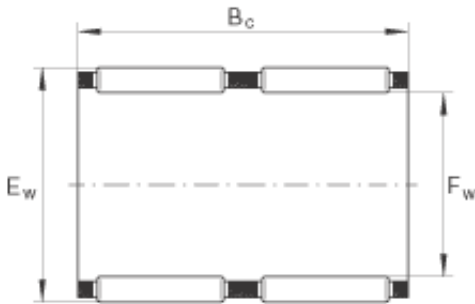

Bearing No. K75X83X40-ZW

m	211 g / Weight
Category	Bearings
Inventory	0.0
Size (mm)	75x83x40
Width (mm)	40
Product Group	B04144
$n_G$	6200 1/min / Limiting speed
$F_w$	75 mm
$E_w$	83 mm
$B_c$	40 mm
$C_r$	73000 N / Dynamic load rating (radial)
$n_B$	3900 1/min / Reference speed
Bearing number	K75X83X40-ZW
$C_{Or}$	177000 N / Static load rating (radial)
$C_{ur}$	25000 N / Fatigue limit load, radial
Manufacturer Name	SCHAEFFLER GROUP
Weight / Kilogram	0.211
Bore Diameter (mm)	75
Outer Diameter (mm)	83
Minimum Buy Quantity	N/A