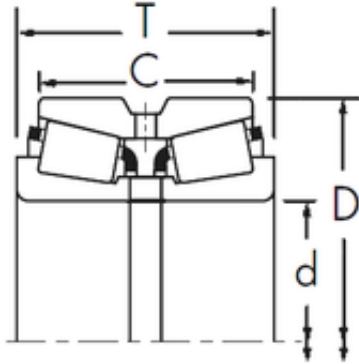

Bearing No. 67786/67720CD+X1S-67787

D	247,65 mm
d	174,625 mm
T	103,188 mm
C	84,138 mm
R	8 mm
r	0,8 mm
Size (mm)	174.625x247.65x103.18 8
Width (mm)	103,188
Bearing number	67786/67720CD+X1S-6 7787
Bore Diameter (mm)	174,625
Outer Diameter (mm)	247,65