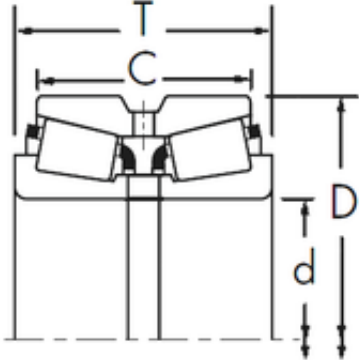

Bearing No. 67787/67720CD+X2S-67787

D	247,65 mm
d	174,625 mm
T	103,188 mm
C	84,138 mm
R	3,5 mm
r	0,8 mm
Size (mm)	174.625x247.65x103.188
Width (mm)	103,188
Bearing number	67787/67720CD+X2S-67787
Bore Diameter (mm)	174,625
Outer Diameter (mm)	247,65