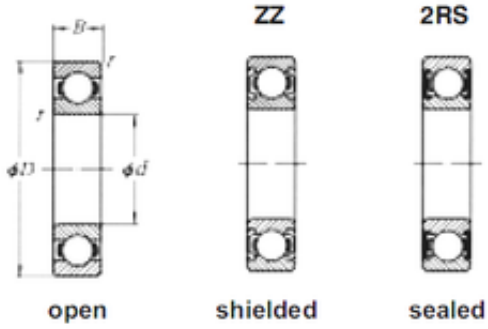

Bearing No. 16018

D	140 mm
d	90 mm
B	16 mm
C	16 mm
Size (mm)	90x140x16
Width (mm)	16
Bearing number	16018
Bore Diameter (mm)	90
Outer Diameter (mm)	140