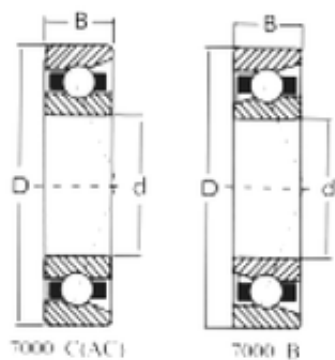

Bearing No. 7204B

D	47 mm
d	20 mm
B	14 mm
C	14 mm
Size (mm)	20x47x14
Width (mm)	14
Bearing number	7204B
Bore Diameter (mm)	20
Outer Diameter (mm)	47