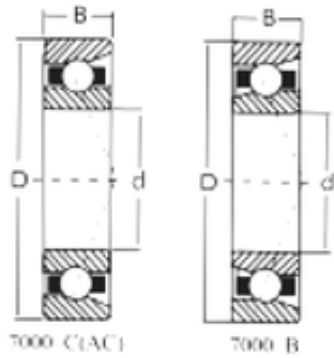

Bearing No. 7204C

D	47 mm
d	20 mm
B	14 mm
C	14 mm
Size (mm)	20x47x14
Width (mm)	14
Bearing number	7204C
Bore Diameter (mm)	20
Outer Diameter (mm)	47