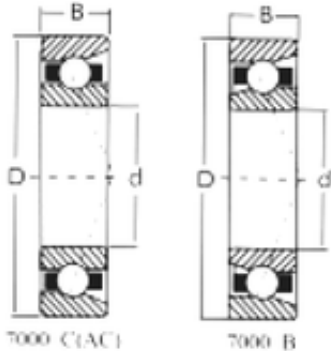

Bearing No. 7205AC

D	52 mm
d	25 mm
B	15 mm
C	15 mm
Size (mm)	25x52x15
Width (mm)	15
Bearing number	7205AC
Bore Diameter (mm)	25
Outer Diameter (mm)	52