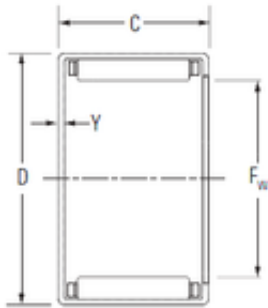

Bearing No. MJH-22121

D	44.450 mm
C	19.05 mm
Cu	5.90
Fw	34.925 mm
Cr	26.24
C0r	38.43
Weight	0.065 Kg
Y(max)	1.27
Oil lub.	9400
Size (mm)	34.925x44.450x19.05
Width (mm)	19.05
Grease lub.	6100
Bearing No.	MJH-22121
Bearing number	MJH-22121
(Refer.)Mass(kg)	0.065
Bore Diameter (mm)	34.925
Mounting inner ring	IR-1812
Outer Diameter (mm)	44.450
(Grease) Lubrication Speed	6100 r/min
Basic dynamic load rating (C)	26.24 kN
Basic static load rating (C0)	38.43 kN