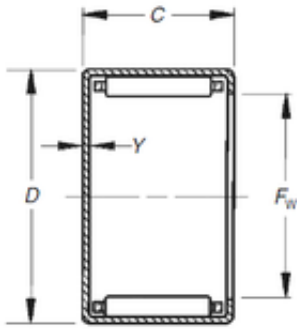

Bearing No. MJH-22161

D	44,45 mm
C	25,4 mm
Y	1,27 mm
F _w	34,925 mm
Weight	0,0871 Kg
Size (mm)	34.925x44.45x25.4
Width (mm)	25,4
Bearing number	MJH-22161
Bore Diameter (mm)	34,925
Outer Diameter (mm)	44,45
(Grease) Lubrication Speed	6100 r/min
Basic dynamic load rating (C)	36,52 kN
Basic static load rating (C ₀)	58,72 kN