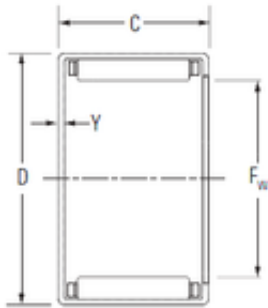

Bearing No. MJH-571

D	14.288 mm
C	11.13 mm
Cu	0.570
Fw	7.938 mm
Cr	4.65
C0r	3.76
Weight	0.007 Kg
Y(max)	1.02
Oil lub.	22000
Size (mm)	7.938x14.288x11.13
Width (mm)	11.13
Grease lub.	14000
Bearing No.	MJH-571
Bearing number	MJH-571
(Refer.)Mass(kg)	0.007
Bore Diameter (mm)	7.938
Mounting inner ring	-
Outer Diameter (mm)	14.288
(Grease) Lubrication Speed	14000 r/min
Basic dynamic load rating (C)	4.63 kN
Basic static load rating (C0)	3.78 kN