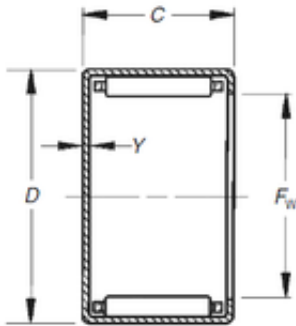

Bearing No. MJH-571

D	14,288 mm
C	11,13 mm
Y	1,02 mm
F _w	7,938 mm
Weight	0,0073 Kg
Size (mm)	7.938x14.288x11.13
Width (mm)	11,13
Bearing number	MJH-571
Bore Diameter (mm)	7,938
Outer Diameter (mm)	14,288
(Grease) Lubrication Speed	14000 r/min
Basic dynamic load rating (C)	4,63 kN
Basic static load rating (C ₀)	3,78 kN