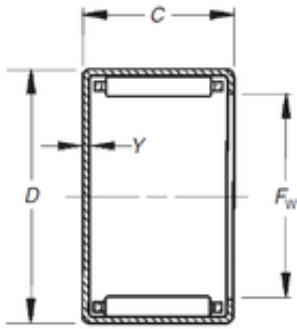

**Bearing No. MJH-981**

D	20,638 mm
C	12,7 mm
Y	1,02 mm
Fw	14,288 mm
Weight	0,0136 Kg
Size (mm)	14.288x20.638x12.7
Width (mm)	12,7
Bearing number	MJH-981
Bore Diameter (mm)	14,288
Outer Diameter (mm)	20,638
(Grease) Lubrication Speed	12000 r/min
Basic dynamic load rating (C)	8,01 kN
Basic static load rating (C0)	8,5 kN