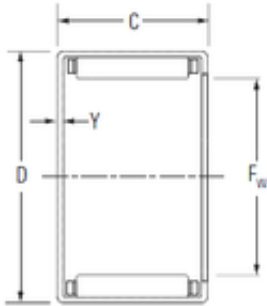

Bearing No. MJH-981

D	20.638 mm
C	12.70 mm
Cu	1.30
Fw	14.288 mm
Cr	7.98
C0r	8.49
Weight	0.014 Kg
Y(max)	1.02
Oil lub.	18000
Size (mm)	14.288x20.638x12.70
Width (mm)	12.70
Grease lub.	12000
Bearing No.	MJH-981
Bearing number	MJH-981
(Refer.)Mass(kg)	0.014
Bore Diameter (mm)	14.288
Mounting inner ring	IR-68
Outer Diameter (mm)	20.638
(Grease) Lubrication Speed	12000 r/min
Basic dynamic load rating (C)	8.01 kN
Basic static load rating (C0)	8.50 kN