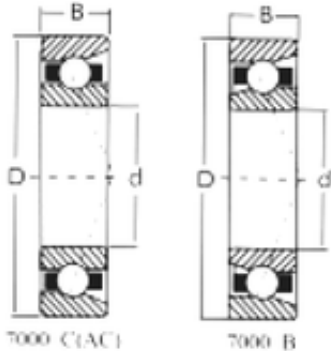

Bearing No. 7205C

D	52 mm
d	25 mm
B	15 mm
C	15 mm
Size (mm)	25x52x15
Width (mm)	15
Bearing number	7205C
Bore Diameter (mm)	25
Outer Diameter (mm)	52