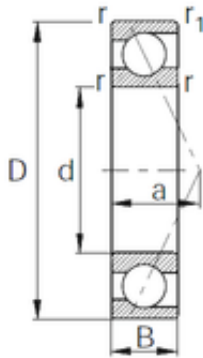

Bearing No. 7328

D	300 mm
d	140 mm
B	62 mm
C	62 mm
r min.	4 mm
Size (mm)	140x300x62
Width (mm)	62
Bearing number	7328
Angle (?)	25 °
Bore Diameter (mm)	140
Outer Diameter (mm)	300
(Grease) Lubrication Speed	2500 r/min
Basic dynamic load rating (C)	300 kN
Basic static load rating (C0)	335 kN