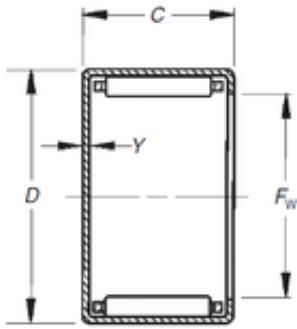

Bearing No. MJH-14121

D	30,163 mm
C	19,05 mm
Y	1,27 mm
Fw	22,225 mm
Weight	0,0358 Kg
Size (mm)	22.225x30.163x19.05
Width (mm)	19,05
Bearing number	MJH-14121
Bore Diameter (mm)	22,225
Outer Diameter (mm)	30,163
(Grease) Lubrication Speed	9800 r/min
Basic dynamic load rating (C)	18,33 kN
Basic static load rating (C0)	24,55 kN