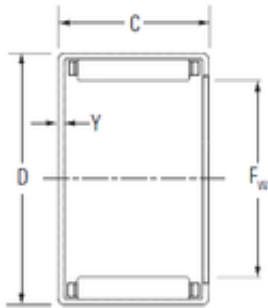

Bearing No. MJH-14121

D	30.163 mm
C	19.05 mm
Cu	3.75
Fw	22.225 mm
Cr	18.33
C0r	24.50
Weight	0.036 Kg
Y(max)	1.27
Oil lub.	15000
Size (mm)	22.225x30.163x19.05
Width (mm)	19.05
Grease lub.	9800
Bearing No.	MJH-14121
Bearing number	MJH-14121
(Refer.)Mass(kg)	0.036
Bore Diameter (mm)	22.225
Mounting inner ring	IR-1012(1)
Outer Diameter (mm)	30.163
(Grease) Lubrication Speed	9800 r/min
Basic dynamic load rating (C)	18.33 kN
Basic static load rating (C0)	24.55 kN