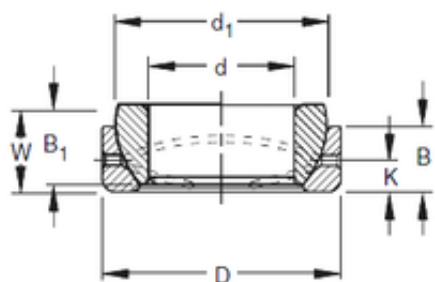

### Bearing No. 25SBT40

|                     |                    |
|---------------------|--------------------|
| D                   | 100,012 mm         |
| d                   | 63,5 mm            |
| C                   | 29,97 mm           |
| B1                  | 36,07 mm           |
| d1                  | 39,12 mm           |
| Size (mm)           | 63.5x100.012x29.97 |
| Width (mm)          | 29,97              |
| Bearing number      | 25SBT40            |
| Bore Diameter (mm)  | 63,5               |
| Outer Diameter (mm) | 100,012            |