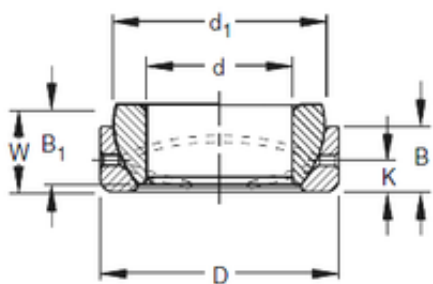

Bearing No. 27SBT44

D	111,125 mm
d	69,85 mm
C	32,38 mm
B1	39,62 mm
d1	43,18 mm
Size (mm)	69.85x111.125x32.38
Width (mm)	32,38
Bearing number	27SBT44
Bore Diameter (mm)	69,85
Outer Diameter (mm)	111,125