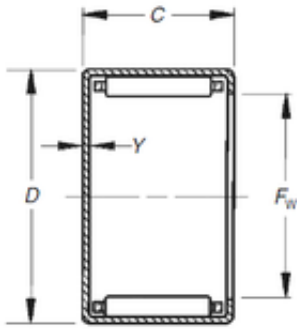

Bearing No. MJ-12121

D	25,4 mm
C	19,05 mm
Y	1,02 mm
Fw	19,05 mm
Weight	0,0245 Kg
Size (mm)	19.05x25.4x19.05
Width (mm)	19,05
Bearing number	MJ-12121
Bore Diameter (mm)	19,05
Outer Diameter (mm)	25,4
(Grease) Lubrication Speed	11000 r/min
Basic dynamic load rating (C)	15,52 kN
Basic static load rating (C0)	21,62 kN