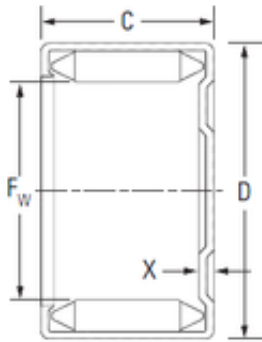

**Bearing No. MH-22121**

D	44.450 mm
C	19.05 mm
x	3.05 mm
Fw	34.925 mm
Weight	0.075 Kg
Size (mm)	34.925x44.450x19.05
Width (mm)	19.05
Bearing number	MH-22121
Bore Diameter (mm)	34.925
Outer Diameter (mm)	44.450
Basic dynamic load rating (C)	35.3 kN