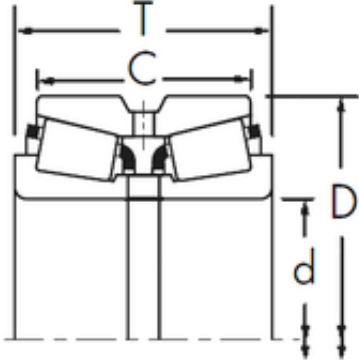

Bearing No. 42375/42587D+X1S-42376

D	149,225 mm
d	95,25 mm
T	66,672 mm
C	52,388 mm
R	3 mm
r	0,8 mm
Size (mm)	95.25x149.225x66.672
Width (mm)	66,672
Bearing number	42375/42587D+X1S-42376
Bore Diameter (mm)	95,25
Outer Diameter (mm)	149,225