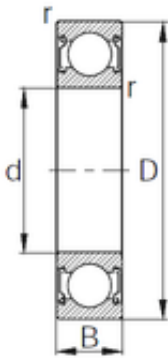

Bearing No. 6211ZZ

| | |
|-------------------------------|-----------|
| D | 100 mm |
| d | 55 mm |
| B | 21 mm |
| C | 21 mm |
| r | 1.5 mm |
| Weight | 0.615 Kg |
| Size (mm) | 55x100x21 |
| Width (mm) | 21 |
| Bearing number | 6211ZZ |
| Bore Diameter (mm) | 55 |
| Outer Diameter (mm) | 100 |
| Basic dynamic load rating (C) | 43,5 kN |
| Basic static load rating (C0) | 29,2 kN |