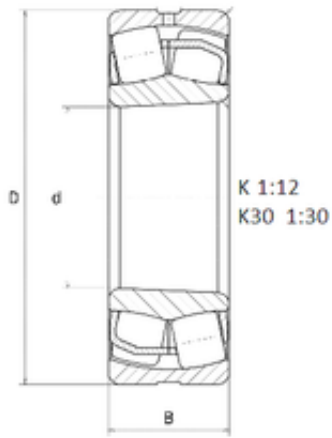

Bearing No. 21312VK

| | |
|---------------------|------------|
| D | 130,000 mm |
| d | 60,000 mm |
| B | 31,000 mm |
| C | 31,000 mm |
| Size (mm) | 60x130x31 |
| Width (mm) | 31,000 |
| Bearing number | 21312VK |
| Bore Diameter (mm) | 60,000 |
| Outer Diameter (mm) | 130,000 |