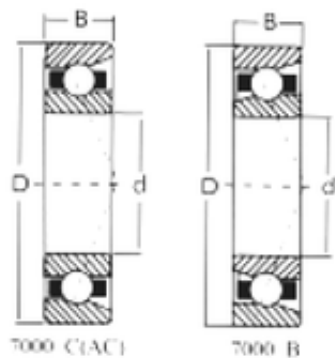

Bearing No. 7316C

D	170 mm
d	80 mm
B	39 mm
C	39 mm
Size (mm)	80x170x39
Width (mm)	39
Bearing number	7316C
Bore Diameter (mm)	80
Outer Diameter (mm)	170