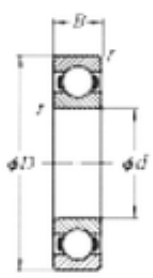

Bearing No. 6213-2RS

open

ZZ

shielded

2RS

sealed

D	120 mm
d	65 mm
B	23 mm
C	23 mm
Size (mm)	65x120x23
Width (mm)	23
Bearing number	6213-2RS
Bore Diameter (mm)	65
Outer Diameter (mm)	120