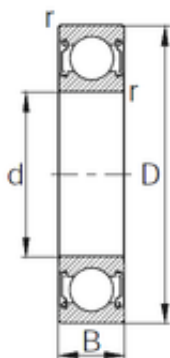

### Bearing No. 6213ZZ

|                               |           |
|-------------------------------|-----------|
| D                             | 120 mm    |
| d                             | 65 mm     |
| B                             | 23 mm     |
| C                             | 23 mm     |
| r                             | 1.5 mm    |
| Weight                        | 1.01 Kg   |
| Size (mm)                     | 65x120x23 |
| Width (mm)                    | 23        |
| Bearing number                | 6213ZZ    |
| Bore Diameter (mm)            | 65        |
| Outer Diameter (mm)           | 120       |
| Basic dynamic load rating (C) | 57 kN     |
| Basic static load rating (C0) | 38,5 kN   |