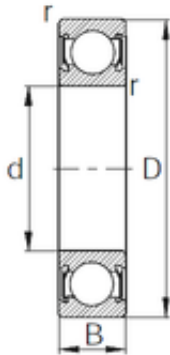

Bearing No. 6214DD

D	125 mm
d	70 mm
B	24 mm
C	24 mm
r	1.5 mm
Weight	1.1 Kg
Size (mm)	70x125x24
Width (mm)	24
Bearing number	6214DD
Bore Diameter (mm)	70
Outer Diameter (mm)	125
Basic dynamic load rating (C)	62 kN
Basic static load rating (C0)	44 kN