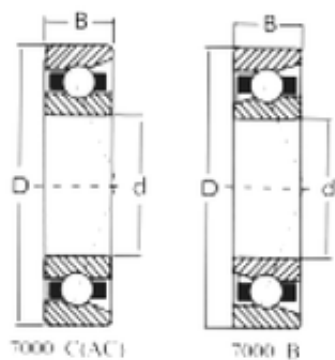

### Bearing No. 7213B

D	120 mm
d	65 mm
B	23 mm
C	23 mm
Size (mm)	65x120x23
Width (mm)	23
Bearing number	7213B
Bore Diameter (mm)	65
Outer Diameter (mm)	120