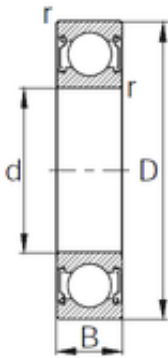

Bearing No. 6214ZZ

D	125 mm
d	70 mm
B	24 mm
C	24 mm
r	1.5 mm
Weight	1.1 Kg
Size (mm)	70x125x24
Width (mm)	24
Bearing number	6214ZZ
Bore Diameter (mm)	70
Outer Diameter (mm)	125
Basic dynamic load rating (C)	62 kN
Basic static load rating (C0)	44 kN