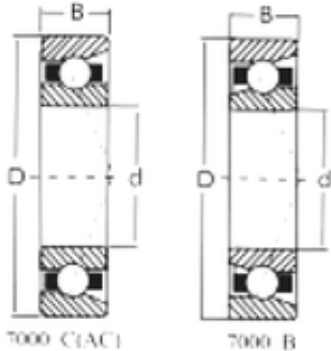

Bearing No. 7313C

D	140 mm
d	65 mm
B	33 mm
C	33 mm
Size (mm)	65x140x33
Width (mm)	33
Bearing number	7313C
Bore Diameter (mm)	65
Outer Diameter (mm)	140