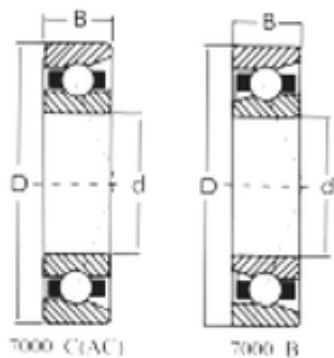

Bearing No. 7313B

| | |
|---------------------|-----------|
| D | 140 mm |
| d | 65 mm |
| B | 33 mm |
| C | 33 mm |
| Size (mm) | 65x140x33 |
| Width (mm) | 33 |
| Bearing number | 7313B |
| Bore Diameter (mm) | 65 |
| Outer Diameter (mm) | 140 |