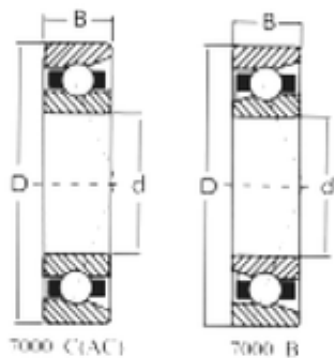

### Bearing No. 7214B

|                     |           |
|---------------------|-----------|
| D                   | 125 mm    |
| d                   | 70 mm     |
| B                   | 24 mm     |
| C                   | 24 mm     |
| Size (mm)           | 70x125x24 |
| Width (mm)          | 24        |
| Bearing number      | 7214B     |
| Bore Diameter (mm)  | 70        |
| Outer Diameter (mm) | 125       |