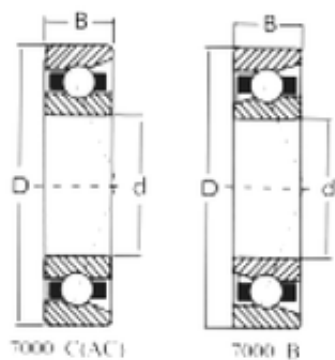

### Bearing No. 7214C

D	125 mm
d	70 mm
B	24 mm
C	24 mm
Size (mm)	70x125x24
Width (mm)	24
Bearing number	7214C
Bore Diameter (mm)	70
Outer Diameter (mm)	125