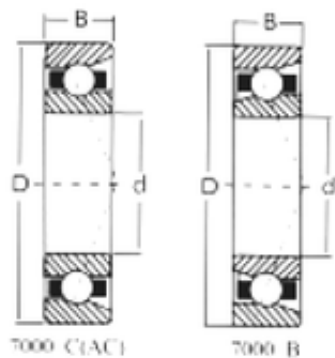

Bearing No. 7311C

D	120 mm
d	55 mm
B	29 mm
C	29 mm
Size (mm)	55x120x29
Width (mm)	29
Bearing number	7311C
Bore Diameter (mm)	55
Outer Diameter (mm)	120