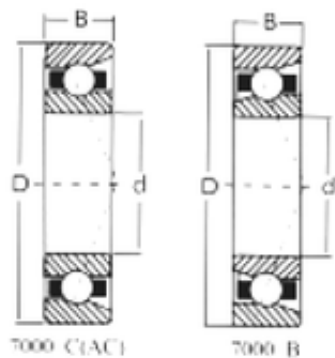

Bearing No. 7311B

| | |
|---------------------|-----------|
| D | 120 mm |
| d | 55 mm |
| B | 29 mm |
| C | 29 mm |
| Size (mm) | 55x120x29 |
| Width (mm) | 29 |
| Bearing number | 7311B |
| Bore Diameter (mm) | 55 |
| Outer Diameter (mm) | 120 |