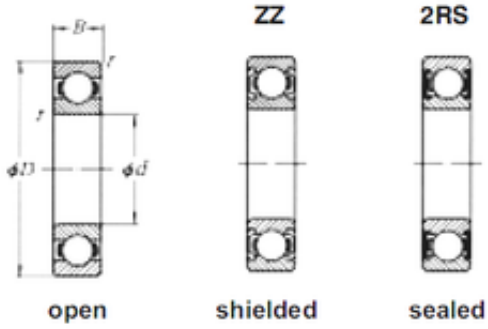

Bearing No. 6217-2RS

D	150 mm
d	85 mm
B	28 mm
C	28 mm
Size (mm)	85x150x28
Width (mm)	28
Bearing number	6217-2RS
Bore Diameter (mm)	85
Outer Diameter (mm)	150