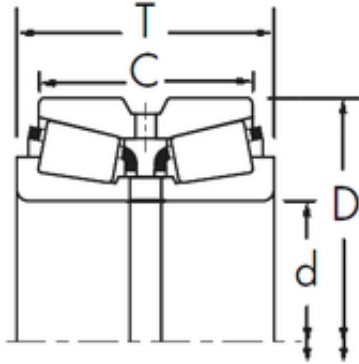

Bearing No. 46780/46720CD+X2S-46780

D	225,425 mm
d	158,75 mm
T	85,725 mm
C	69,85 mm
R	3,5 mm
r	0,8 mm
Size (mm)	158.75x225.425x85.725
Width (mm)	85,725
Bearing number	46780/46720CD+X2S-4 6780
Bore Diameter (mm)	158,75
Outer Diameter (mm)	225,425